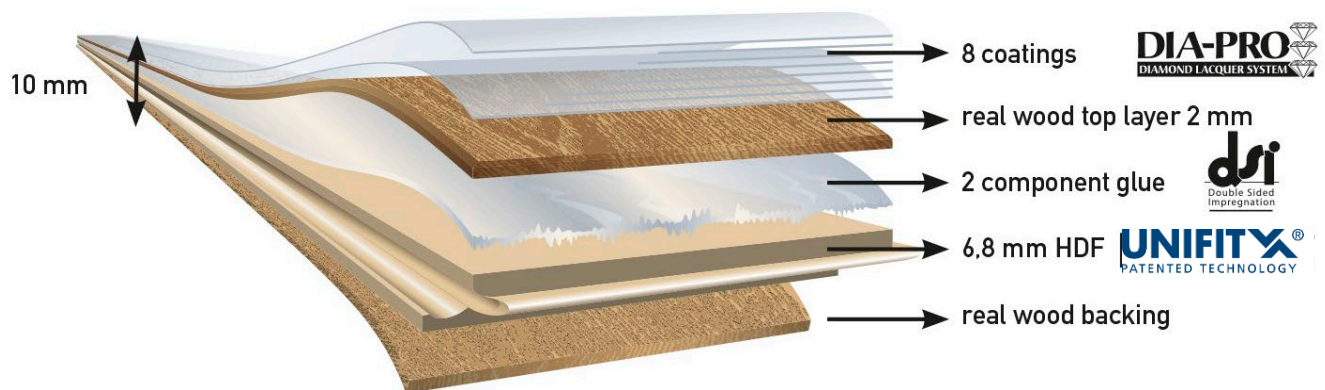

General

Toplayer	Thickness: 2mm (5/64 inch)
Dimensions	Length: 1185mm (46-5/8 inch)
	Width: 148mm (6 inch)
	Thickness: 10mm (3/8 inch)
Core	High Density Fibreboard (HDF)
Bevels	4 bevels (0.5mm)
Gloss	Matt (10)
Structure	Brushed
Backing	Real wood
Density	>850kg/m³
Weight/sqm	8kg
Connection system	Unifit X
Installation type	Floating
Standard colors	<u>Oaks</u>: Essence, Ivory, Desert, Silk Oak
	<u>Walnuts</u> : Smoked Walnut

Product composition